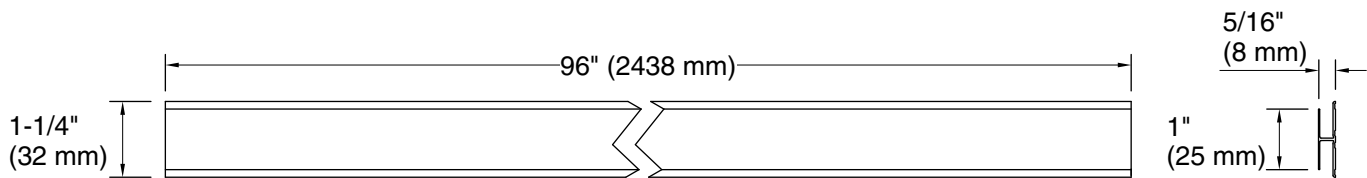

Technical Information

All product dimensions are nominal.

Material: Anodized Aluminum, Powder-coated Aluminum

Notes

Install this product according to the installation guide.